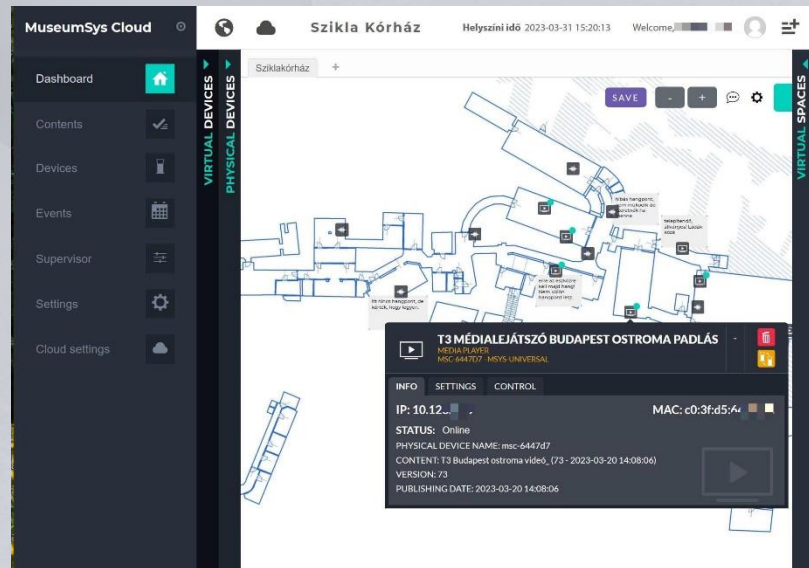

ÁTLÁTHATÓ, MODULÁRIS RENDSZER

Egyetlen adminfelületről több, egymástól független rendszer és alrendszer is kezelhető, vezérelhető és szerkeszthető!