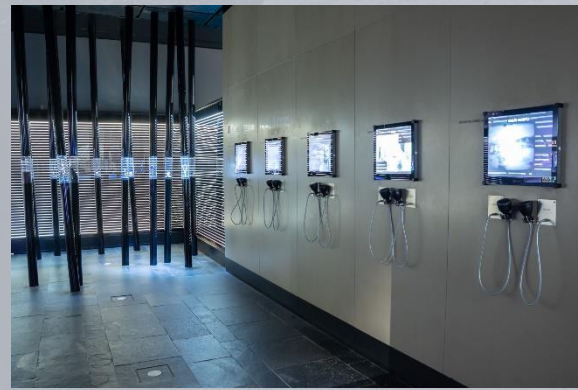

Holocaust Múzeum 2006,2017,2021